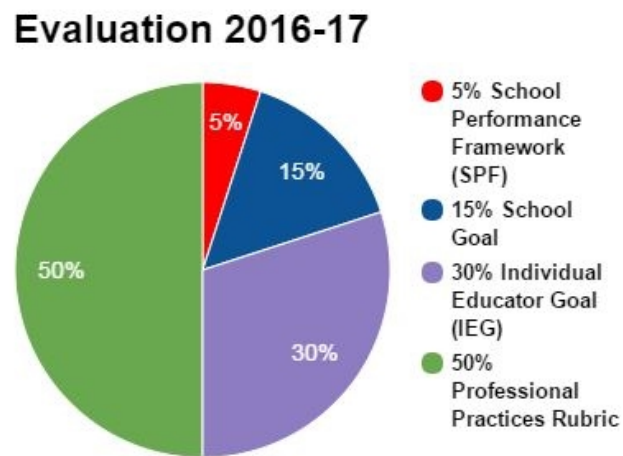

Search this site

[Educator Effectiveness](#)
[School-Based Educator](#)
[Evaluation Coaches](#)
[Leadership](#)
[Teacher Induction](#)
[Professional Learning](#)
[PLCs](#)

## School-Based Educator

The Educator Effectiveness law requires all Colorado school districts to

- evaluate teachers with a final evaluation rating of Highly Effective, Effective, Partially Effective or Ineffective.
- evaluate all licensed personnel based on professional practices (50%) and student growth data (50%).

The below graphic illustrates the components that factor into the overall educator effectiveness rating.